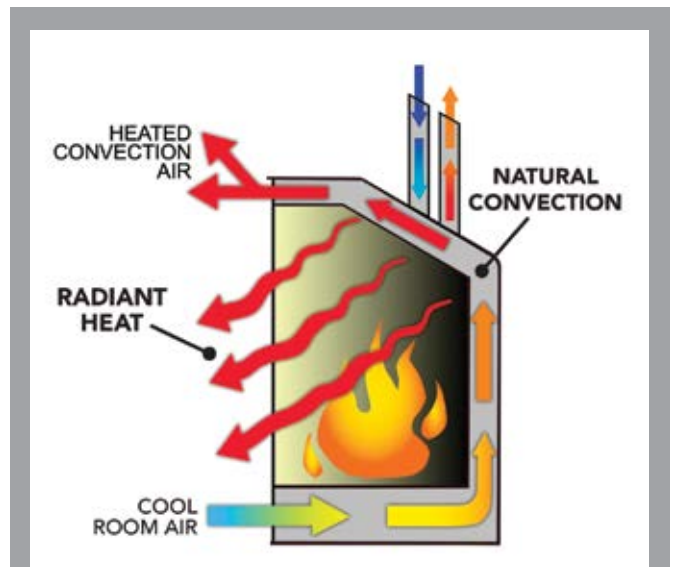

Masonry Fireplace Sizing Requirements

	Radiant Plus Small	Radiant Plus Large
Minimum Height (a)	442mm	604mm
Minimum Width (b)	610mm	788mm
Minimum Depth (c)	337mm	381mm
Hearth Extension (d)	0mm	0mm

(e) The gas and electrical line should be installed prior to installing the heater.

(f) For tight fits see the section "Removing the Vent Connector" in installation manual

See Installation Manual for full clearances

Radiant Plus Features

- Easy to operate GreenSmart® Basic 2 (GSB2)
- High temperature ceramic glass viewing area
- Glass barrier screen
- Compact stylish design
- Quiet Dual 90 CFM Blowers
- Heavy duty steel (16 & 18 gauge) construction offers years and years of dependable service
- All Radiant Plus™ Inserts continue to work if you lose power to your home
- 50% flame and heat turn-down
- The Dancing-Fyre™ burner and Classic Log Set are incredibly realistic and mimic an actual wood burning fire, right down to the flame pattern, highly detailed logs and glowing ember bed
- These inserts feature a direct vent chimney system. All combustion air is drawn from outside your home, and all combustion bi-products are then vented out of your home through a new chimney liner