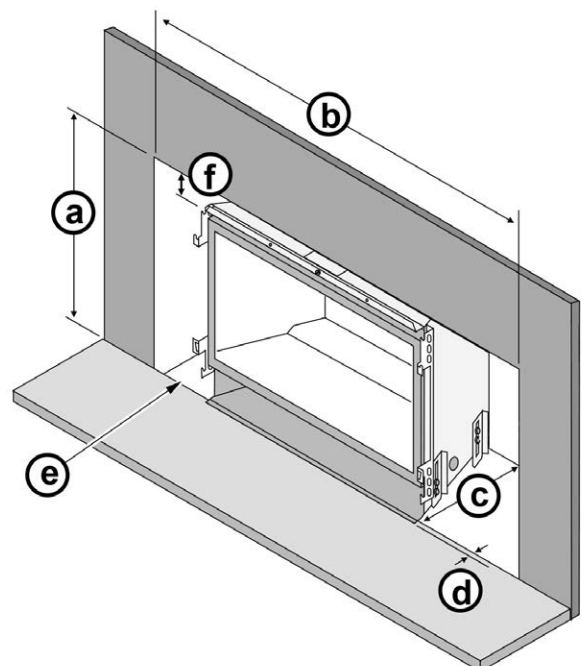

Options

- Optional wall mounted GreenSmart® Basic Remote (**upgrade from switch**)
- 3 Face Options (see below)
- Finishing Surround Panels
- Optional Ceramic Brick Fireback (Large Only)

Face Options

Face Dimensions

Face Type	Radiant Plus Small	Radiant Plus Large
Designer	752mm wide x 486mm high	911mm wide x 650mm high
Times Square	746mm wide x 524mm high	902mm wide x 689mm high
Universal	876mm wide x 568mm high	1016mm wide x 775mm high

Fireback Liner (Radiant Plus Large Only)

Finishing Panel Dimensions

Panel	Radiant Plus Small	Radiant Plus Large
Small 1 Piece	584mm high x 940mm wide	774mm high x 1066mm wide
Large 1 Piece	635mm high x 940mm wide	863mm high x 1117mm wide

Masonry Fireplace Sizing Requirements

	Radiant Plus Small	Radiant Plus Large
Minimum Height (a)	442mm	604mm
Minimum Width (b)	610mm	788mm
Minimum Depth (c)	337mm	381mm
Hearth Extension (d)	0mm	0mm

(e) The gas and electrical line should be installed prior to installing the heater.

(f) For tight fits see the section "Removing the Vent Connector" in installation manual

See Installation Manual for full clearances