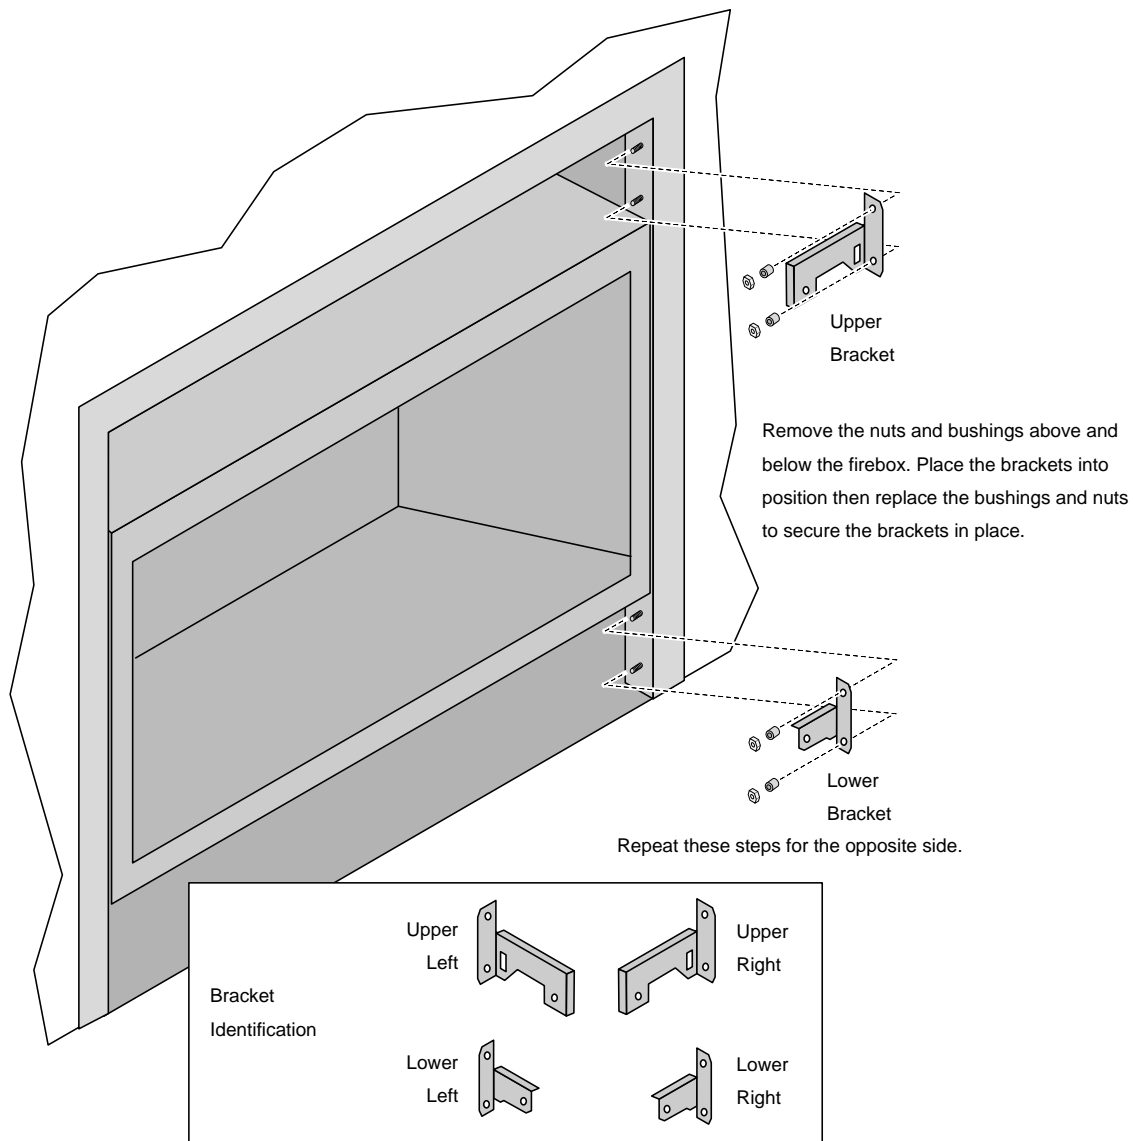

Compatibility:

- 864TRV Fireplace

Packing List:

- Tiling guide (2 pieces - left and right)
- (4) Mounting Brackets (attaches to the fireplace)
- (4) Screws

This upgrade kit (98500686) must be installed prior to installing the facing material or face.

Installation

NOTE FOR FIREPLACES WITH DETACHABLE SCREENS (2014 OR LATER)

If using a fireplace with a detachable screen (2014 or later), remove the screen prior to installation. Replace the screen before attaching the face. See the manual for details.

- 1 Attach the brackets to the fireplace following the directions below.

2 Attach the tiling guide following the directions below.