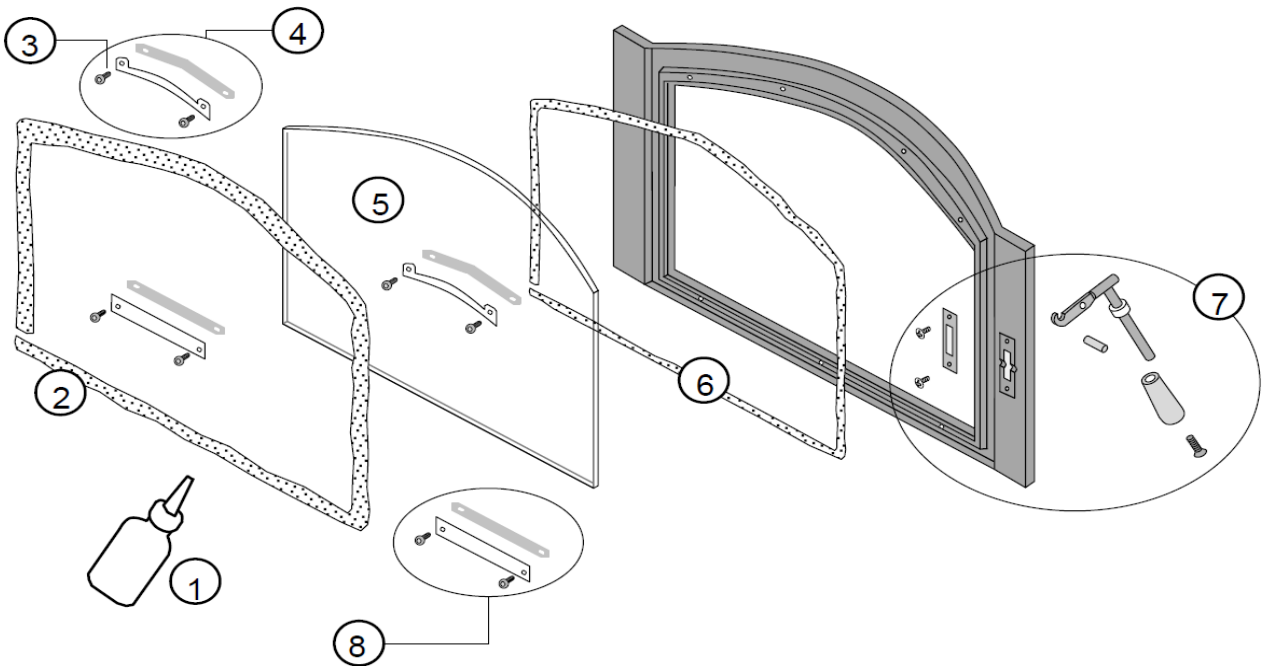

ROCKPORT SPARE PARTS - SEPTEMBER 2019

Door Parts

Pricing shown excludes freight and installation. Pricing may vary depending on area.

Pricing includes GST.

ID #	Description	Qty	Part #	\$	Other Detail
1	Gasket Cement	1			Contact your Lopi Dealer
2	Door Gasket	1	250-02832	\$ 40	
3	Screws (8) 8-32 x 1/2" Torx	1	225-20039	\$ 14	Pack of 8
4	Upper Glass Clips with Gasket (2)	1	250-03515	\$ 36	
5	Cape Cod Glass	1	250-02725	\$225	
6	Glass Gasket	1	250-02184	\$ 14	
7	Door Handle Assembly	1	250-02196	\$ 43	
8	Lower Glass Clips with Gasket (2)	1	250-03514	\$ 36	

Replacing the Glass

The glass must not contact the door retainer or glass clips directly. The glass gasket and glass clip gaskets insulate the glass to prevent cracking. Do not over-tighten the glass clips. Do not use substitute materials.

Replacing the Door Gasket

The door gasket inserts into the outer groove of the door, and is held in place with RTV high-temperature silicone. Before installing, remove any residual cement. Lay the gasket in place (start at the lower right corner) and cut off any excess gasket.