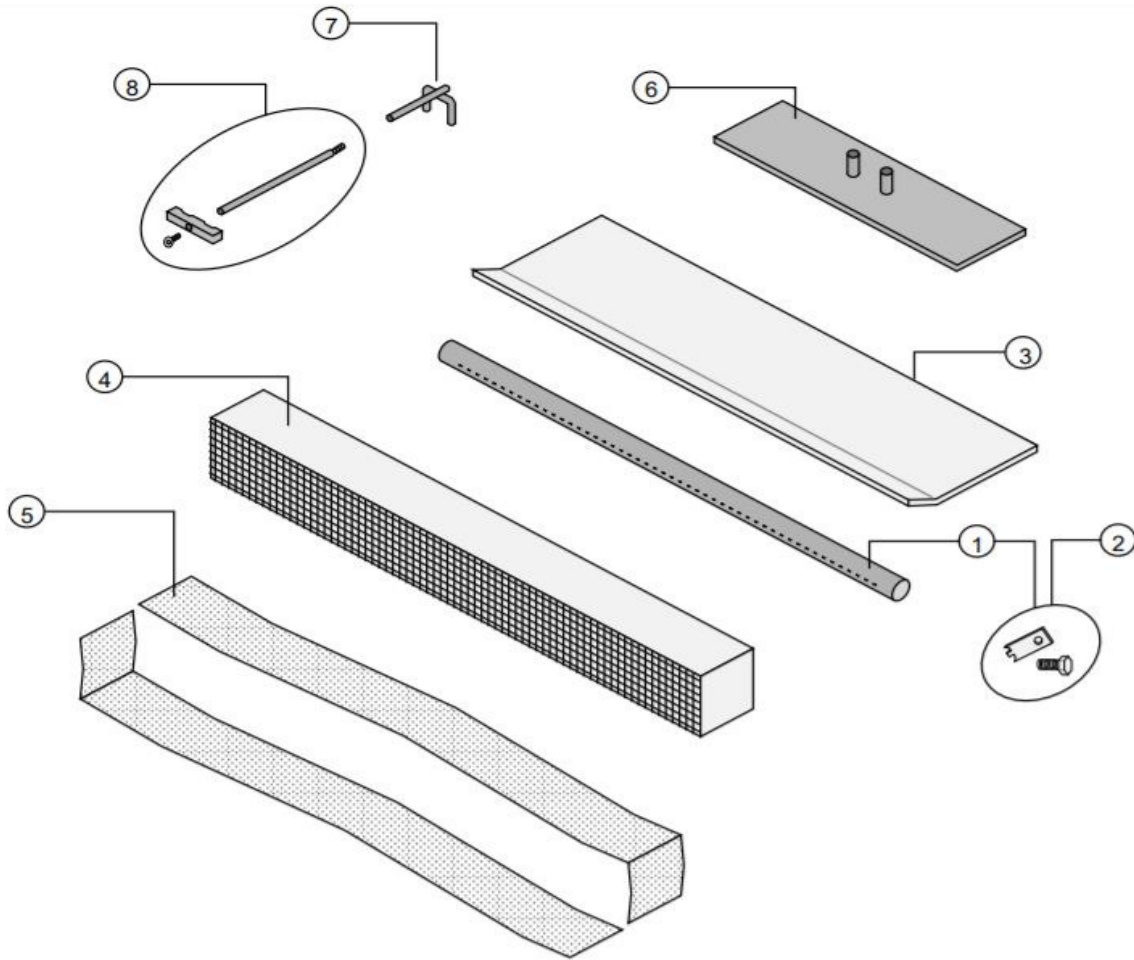

Firebox Parts

Pricing shown excludes freight and installation. Pricing may vary depending on area.

Pricing includes GST.

ID #	Description	Qty	Part #	$	Other Detail
1	Air Tube (with pin, screw)	1	98900248	$ 104	
2	Air Tube Pin with screw	1	250-02186	$ 14	
3	Deflector	1	250-03889	$ 93	
4	Combustor with Gasket	1	250-02489	$ 394	
5	Combustor Gasket	1	250-02643	$ 29	
6	Bypass Slider	1	250-03887	$ 90	
7	Bypass Yoke Assembly	1	250-04485	$ 54	
8	Extension Rod with Handle	1	250-03901	$ 72