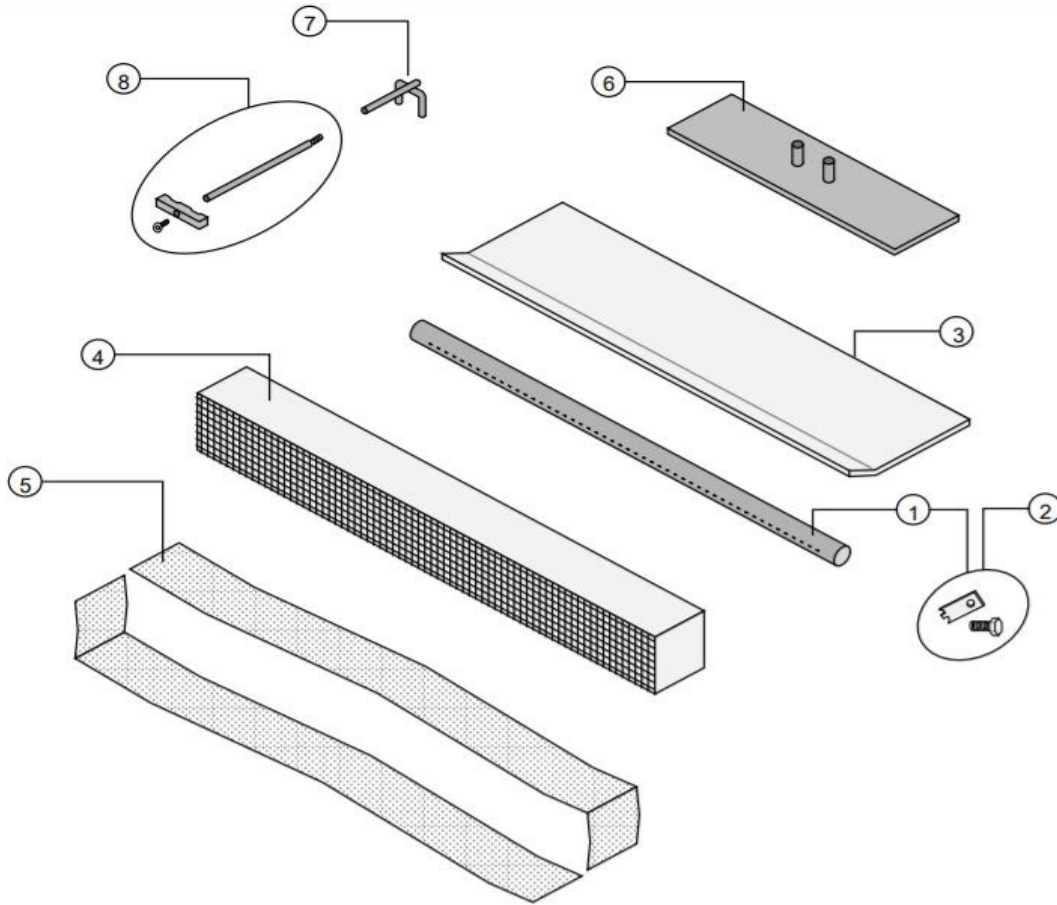

Firebox Parts

Pricing shown excludes freight and installation. Pricing may vary depending on area.

Pricing includes GST.

ID #	Description	Qty	Part #	$	Other Detail
1	Air Tube (with pin, screw)	1	98900248	$ 113	
2	Air Tube Pin with screw	1	250-02186	$ 15	
3	Deflector	1	250-03889	$ 102	
4	Combustor with Gasket	1	250-02489	$ 590	
5	Combustor Gasket	1	250-02643	$ 55	
6	Bypass Slider	1	250-03887	$ 98	
7	Bypass Yoke Assembly	1	250-02493	$ 69	
8	Extension Rod with Handle	1	250-03901	$ 80