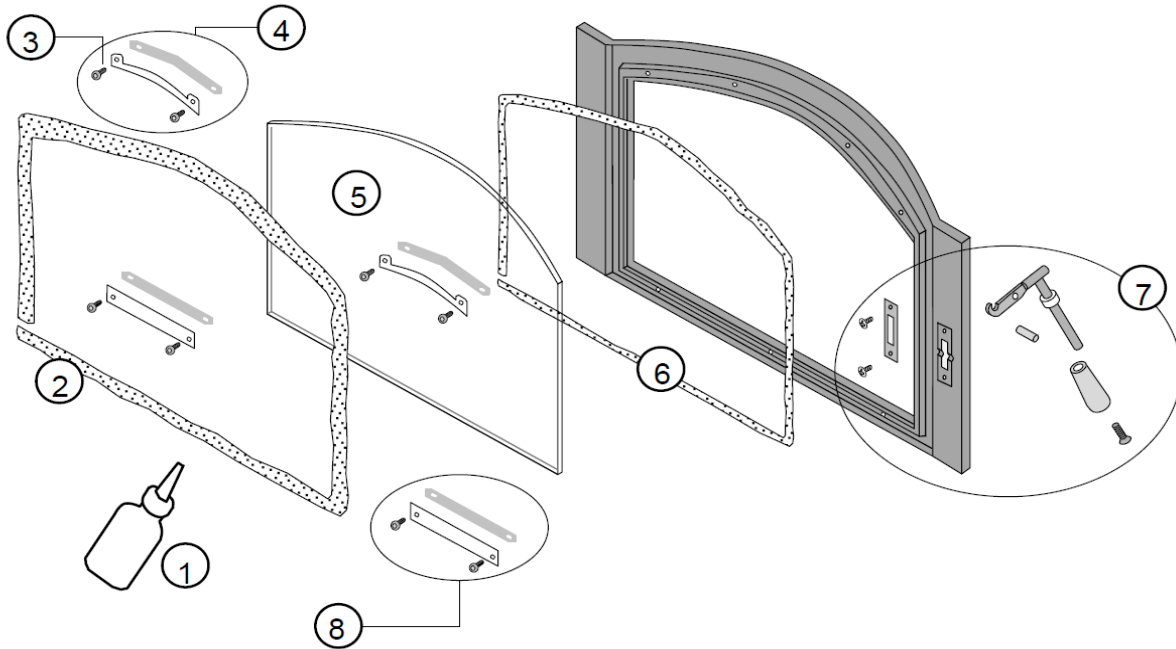

ROCKPORT SPARE PARTS - EFFECTIVE 1st MAY 2021

Door Parts

Pricing shown excludes freight and installation. Pricing may vary depending on area.

Pricing includes GST.

ID #	Description	Qty	Part #	RRP	Other Detail
1	Gasket Cement	1			Contact your Lopi Dealer
2	Door Gasket	1	250-02832	\$ 62	
3	Screws (8) 8-32 x 1/2" Torx	1	225-20039	\$ 15	Pack of 8
4 & 8	Upper & Lower Glass Clips with Gaskets (4)	1	250-03515	\$ 58	
5	Rockport Glass	1	250-03891	\$306	
6	Glass Gasket	1	250-02184	\$ 15	
7	Door Handle Assembly	1	250-02074	\$ 80	

Replacing the Glass

The glass must not contact the door retainer or glass clips directly. The glass gasket and glass clip gaskets insulate the glass to prevent cracking. Do not over-tighten the glass clips. Do not use substitute materials.

Replacing the Door Gasket

The door gasket inserts into the outer groove of the door, and is held in place with RTV high-temperature silicone. Before installing, remove any residual cement. Lay the gasket in place (start at the lower right corner) and cut off any excess gasket.