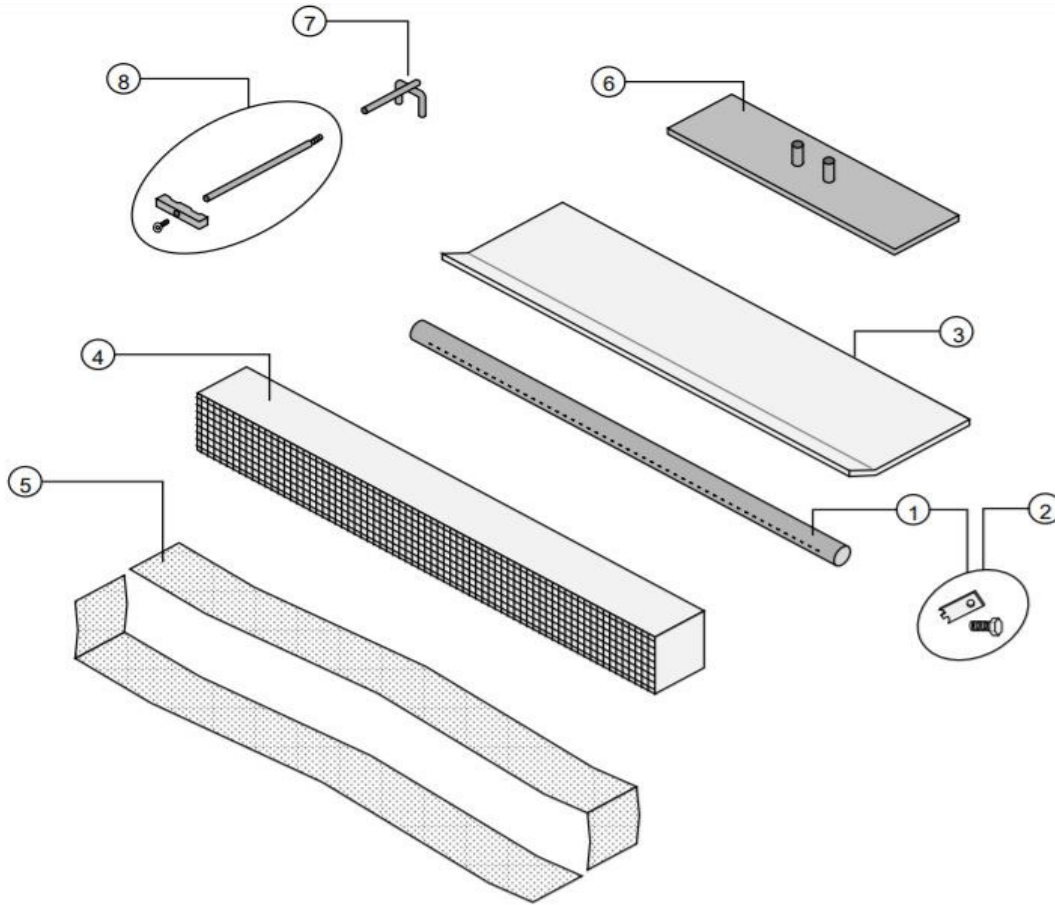

Firebox Parts

Pricing shown excludes freight and installation. Pricing may vary depending on area.

Pricing includes GST.

ID #	Description	Qty	Part #	$	Other Detail
1	Air Tube (with pin, screw)	1	98900248	$ 113	
2	Air Tube Pin with screw	1	250-02186	$ 15	
3	Deflector	1	250-03889	$ 102	
4	Combustor with Gasket	1	250-02489	$ 590	
5	Combustor Gasket	1	250-02643	$ 55	
6	Bypass Slider	1	250-03887	$ 98	
7	Bypass Yoke Assembly	1	250-02493	$ 69	
8	Extension Rod with Handle	1	250-03901	$ 80