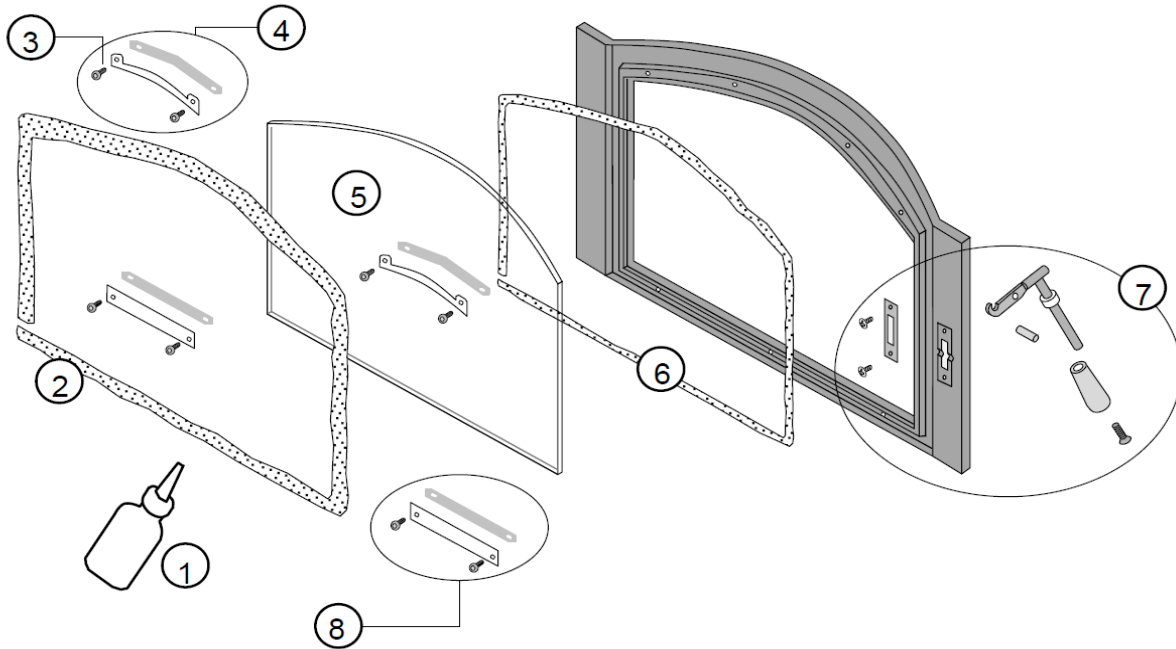

ROCKPORT SPARE PARTS - EFFECTIVE 1st MAY 2021

Door Parts

Pricing shown excludes freight and installation. Pricing may vary depending on area.

Pricing includes GST.

ID #	Description	Qty	Part #	RRP	Other Detail
1	Gasket Cement	1			Contact your Lopi Dealer
2	Door Gasket	1	250-02832	\$ 72	
3	Screws (8) 8-32 x 1/2" Torx	1	225-20039	\$ 15	Pack of 8
4 & 8	Upper & Lower Glass Clips with Gaskets (4)	1	250-03515	\$ 58	
5	Rockport Glass	1	250-03891	\$330	
6	Glass Gasket	1	250-02184	\$ 15	
7	Door Handle Assembly	1	250-02074	\$ 80	

Replacing the Glass

The glass must not contact the door retainer or glass clips directly. The glass gasket and glass clip gaskets insulate the glass to prevent cracking. Do not over-tighten the glass clips. Do not use substitute materials.

Replacing the Door Gasket

The door gasket inserts into the outer groove of the door, and is held in place with RTV high-temperature silicone. Before installing, remove any residual cement. Lay the gasket in place (start at the lower right corner) and cut off any excess gasket.